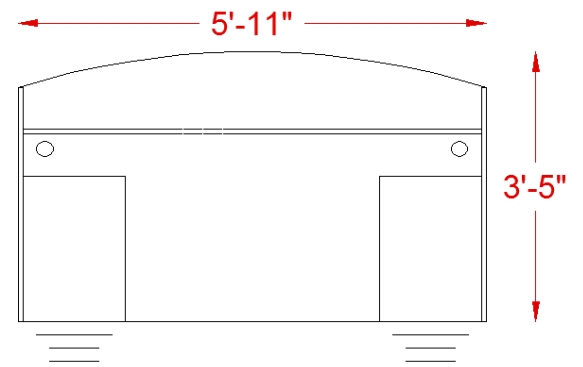

inSTOCK
everyday

TL SERIES

OFW TL DOUBLE PEDESTAL DESK WITH BF 36x72
BOW FRONT

SPECIFICATIONS

Overall Width	71"
Overall Depth	42"
Components	3
TL-7236BF	36" x 72" Bow Front Desk Shell
TL-BF1518LOCK	(2) Box/File Pedestal

TL SERIES FEATURES

- . Worksurfaces are 1-3/16" with durable 3mm edges
- . Wood & aluminum frame glass hutch door options
- . Ball-bearing drawer slides
- . Available in five colors with satin nickel pulls
- . Limited lifetime warranty